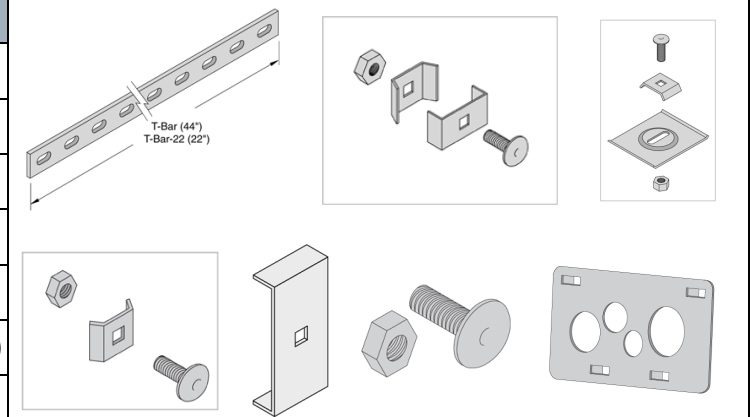

Wire Basket Straight Sections

Part #	Length	Width	Load Depth	Rung Spacing	Load Rating*
CAT2-02SL-120	10'	2"	2"	2" x 4" Grid	*42lbs
CAT2-06SL-120	10'	6"	2"	2" x 4" Grid	*42lbs
CAT2-12SL-120	10'	12"	2"	2" x 4" Grid	*62lbs
CAT4-06SL-120	10'	6"	4"	2" x 4" Grid	*75lbs
CAT4-08SL-120	10'	8"	4"	2" x 4" Grid	*75lbs
CAT4-12SL-120	10'	12"	4"	2" x 4" Grid	*127lbs
CAT4-18SL-120	10'	18"	4"	2" x 4" Grid	*127lbs

*Load Rating per 1' Supported Every 6'

Wire Basket Hangers

Part #	Type
CAT-1X6-HC	Center Hung for 4" and 6" Wide Basket Tray
CAT-2X8-HC	Center Hung for 8" and 12" Wide Basket Tray
CAT-MSB-120	Trapeze (Comes in 10' Length to be Cut)

Wire Basket Dividers

Part #	Type	Length	Depth
CAT2-01SB-120	Tray Divider for 2" Depth	10'	2"
CAT4-01SB-120	Tray Divider for 4" Depth	10'	4"

Wire Basket Accessories

Part #	Type
T-BAR	Bend and Intersection Bars for Basket Tray Fittings
CH1	Connector Kit for Basket Tray Fittings (Sold in Bags of 10)
CH2	Connector Kit for Basket Tray Fittings (Sold in Bags of 10)
CH3	Connector Kit for Basket Tray Fittings (Sold in Bags of 10)
CAT-GC	Grounding Clip (Sold in Bags of 10)
EG-CBN	Grounding Nut & Bolt Used with CAT-GC (Sold in Bags of 10)
CAT-EMT-.5-1.25	EMT to Basket Clip (Works on .5" to 1.25" EMT)