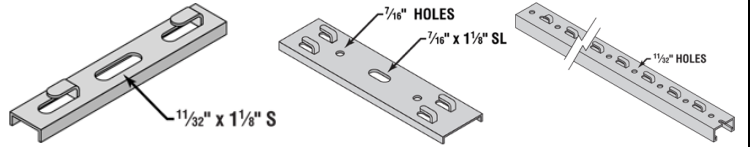

Wire Basket Straight Sections

Part #	Length	Width	Load Depth	Rung Spacing	Load Rating*
CAT2-02SL-120	10'	2"	2"	2" x 4" Grid	*42lbs
CAT2-06SL-120	10'	6"	2"	2" x 4" Grid	*42lbs
CAT2-12SL-120	10'	12"	2"	2" x 4" Grid	*62lbs
CAT4-06SL-120	10'	6"	4"	2" x 4" Grid	*75lbs
CAT4-08SL-120	10'	8"	4"	2" x 4" Grid	*75lbs
CAT4-12SL-120	10'	12"	4"	2" x 4" Grid	*127lbs
CAT4-18SL-120	10'	18"	4"	2" x 4" Grid	*127lbs

*Load Rating per 1' Supported Every 6'

Wire Basket Hangers

Part #	Type
CAT-1X6-HC	Center Hung for 4" and 6" Wide Basket Tray
CAT-2X8-HC	Center Hung for 8" and 12" Wide Basket Tray
CAT-MSB-120	Trapeze (Comes in 10' Length to be Cut)