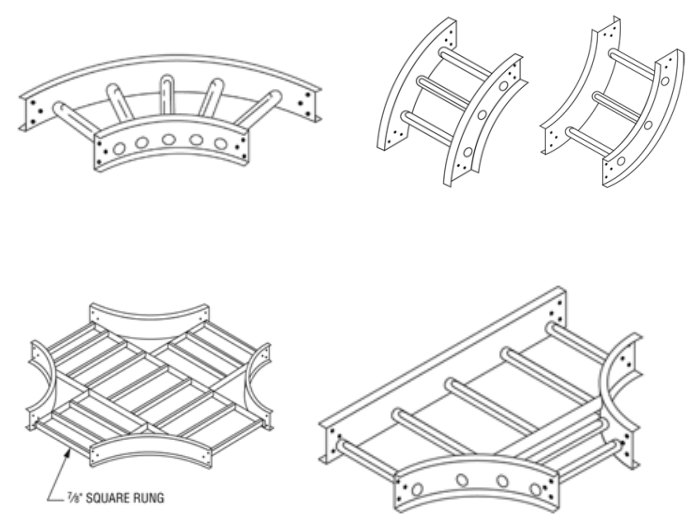

Cope Cable Tray Local Stock List

7500 Intervale Avenue Detroit, MI 48238

Contact Christy Cafarelli for Pricing and Product Questions: Christy@ycesales.com or (313) 491-6500

Aluminum Ladder Tray

Ladder Straight Sections

Part #	Length	Width	Load Depth	Run Spacing	Load Rating*
1B48-12SL-12-09	12'	12"	4"	9"	*324lbs
1B48-18SL-12-09	12'	18"	4"	9"	*324lbs
1B48-24SL-12-09	12'	24"	4"	9"	*324lbs

*Load Rating per 1' Supported Every 6'

Ladder Fittings

Part #	Type	Width	Load Depth	Radius
248-129F-12	Horizontal 90°	12"	4"	12"
248-129I-12	Inside Vertical 90°	12"	4"	12"
248-129O-12	Outside Vertical 90°	12"	4"	12"
248-12FC-12	Horizontal Cross	12"	4"	12"
248-12FT-12	Horizontal Tee	12"	4"	12"
248-189F-12	Horizontal 90°	18"	4"	12"
248-189I-12	Inside Vertical 90°	18"	4"	12"
248-189O-12	Outside Vertical 90°	18"	4"	12"
248-18FC-12	Horizontal Cross	18"	4"	12"
248-18FT-12	Horizontal Tee	18"	4"	12"
248-249F-12	Horizontal 90°	24"	4"	12"
248-249I-12	Inside Vertical 90°	24"	4"	12"
248-249O-12	Outside Vertical 90°	24"	4"	12"
248-24FC-12	Horizontal Cross	24"	4"	12"
248-24FT-12	Horizontal Tee	24"	4"	12"

Ladder Dividers

Part #	Type	Length	Load Depth	Radius
4A-015B-12	Straight Barrier Strip	12'	4"	NA
48-01FB-06	Horizontal Fitting	6'	4"	12"
48-90IB-12	Vertical Inside 90°	NA	4"	12"
48-90OB-12	Vertical Outside 90°	NA	4"	12"