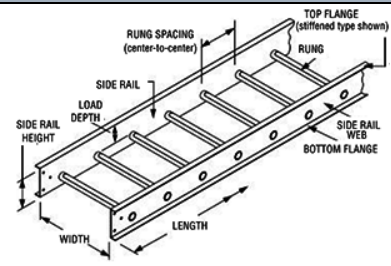

Cope Cable Tray Local Stock List

7500 Intervale Avenue Detroit, MI 48238

Contact Christy Cafarelli for Pricing and Product Questions: Christy@ycesales.com or (313) 491-6500

Aluminum Ladder Tray

Ladder Straight Sections

Part #	Length	Width	Load Depth	Run Spacing	Load Rating*
1B48-12SL-12-09	12'	12"	4"	9"	*324lbs
1B48-18SL-12-09	12'	18"	4"	9"	*324lbs
1B48-24SL-12-09	12'	24"	4"	9"	*324lbs

*Load Rating per 1' Supported Every 6'

Ladder Fittings

Part #	Type	Width	Load Depth	Radius
248-129F-12	Horizontal 90°	12"	4"	12"
248-129I-12	Inside Vertical 90°	12"	4"	12"
248-129O-12	Outside Vertical 90°	12"	4"	12"
248-12FC-12	Horizontal Cross	12"	4"	12"
248-12FT-12	Horizontal Tee	12"	4"	12"
248-189F-12	Horizontal 90°	18"	4"	12"
248-189I-12	Inside Vertical 90°	18"	4"	12"
248-189O-12	Outside Vertical 90°	18"	4"	12"
248-18FC-12	Horizontal Cross	18"	4"	12"
248-18FT-12	Horizontal Tee	18"	4"	12"
248-249F-12	Horizontal 90°	24"	4"	12"
248-249I-12	Inside Vertical 90°	24"	4"	12"
248-249O-12	Outside Vertical 90°	24"	4"	12"
248-24FC-12	Horizontal Cross	24"	4"	12"
248-24FT-12	Horizontal Tee	24"	4"	12"