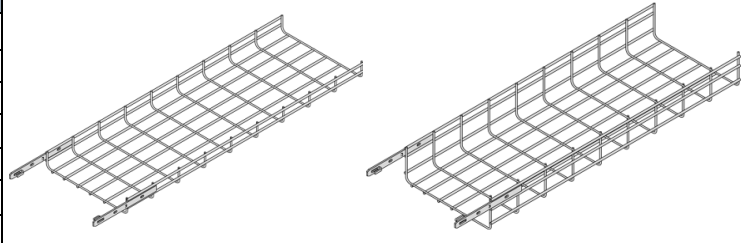

Ladder Accessories

Part #	Type
9131A	Ladder Hold Down Clamp
CBJ-C-HDW	Bonding Jumper (Pair w/ Hardware)
48-02CH	Horizontal Adjustable Connector (Pair)
48-02CV	Vertical Adjustable Connector (Pair)

Items Listed are Stocked Locally
Minimum Order \$100
Freight Allowed \$7,500

Cope Cable Tray Local Stock List

7500 Intervale Avenue Detroit, MI 48238

Contact Christy Cafarelli for Pricing and Product Questions: Christy@ycesales.com or (313) 491-6500

Electro-Galvanized Steel Wire Basket

Wire Basket Straight Sections

Part #	Length	Width	Load Depth	Rung Spacing	Load Rating*
CAT2-02SL-120	10'	2"	2"	2" x 4" Grid	*42lbs
CAT2-06SL-120	10'	6"	2"	2" x 4" Grid	*42lbs
CAT2-12SL-120	10'	12"	2"	2" x 4" Grid	*62lbs
CAT4-06SL-120	10'	6"	4"	2" x 4" Grid	*75lbs
CAT4-08SL-120	10'	8"	4"	2" x 4" Grid	*75lbs
CAT4-12SL-120	10'	12"	4"	2" x 4" Grid	*127lbs
CAT4-18SL-120	10'	18"	4"	2" x 4" Grid	*127lbs

*Load Rating per 1' Supported Every 6'

Wire Basket Hangers

Part #	Type
CAT-1X6-HC	Center Hung for 4" and 6" Wide Basket Tray
CAT-2X8-HC	Center Hung for 8" and 12" Wide Basket Tray
CAT-MSB-120	Trapeze (Comes in 10' Length to be Cut)