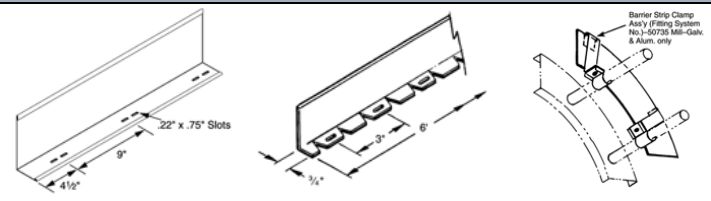

Ladder Dividers

Part #	Type	Length	Load Depth	Radius
4A-015B-12	Straight Barrier Strip	12'	4"	NA
48-01FB-06	Horizontal Fitting	6'	4"	12"
48-90IB-12	Vertical Inside 90°	NA	4"	12"
48-90OB-12	Vertical Outside 90°	NA	4"	12"