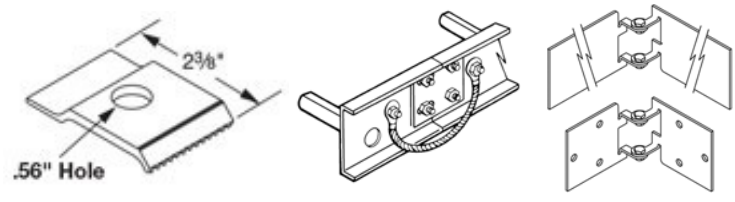

Ladder Accessories

Part #	Type
9131A	Ladder Hold Down Clamp
CBJ-C-HDW	Bonding Jumper (Pair w/ Hardware)
48-02CH	Horizontal Adjustable Connector (Pair)
48-02CV	Vertical Adjustable Connector (Pair)