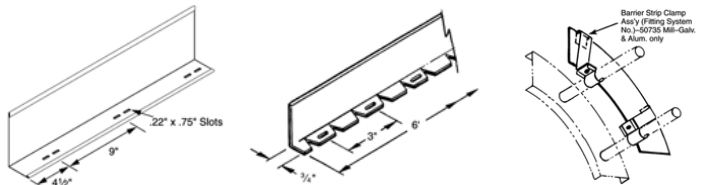

Ladder Dividers				
Part #	Type	Length	Load Depth	Radius
4A-015B-12	Straight Barrier Strip	12'	4"	NA
48-01FB-06	Horizontal Fitting	6'	4"	12"
48-90IB-12	Vertical Inside 90°	NA	4"	12"
48-90OB-12	Vertical Outside 90°	NA	4"	12"