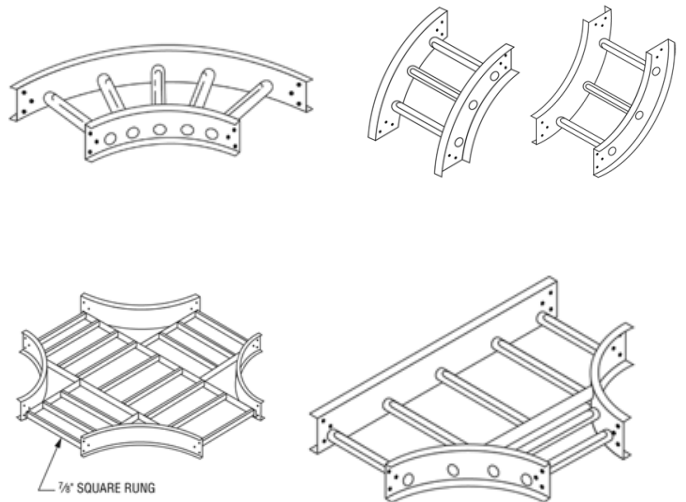

## Aluminum Ladder Tray

Ladder Straight Sections					
Part #	Length	Width	Load Depth	Run Spacing	Load Rating*
1B48-12SL-12-09	12'	12"	4"	9"	*324lbs
1B48-18SL-12-09	12'	18"	4"	9"	*324lbs
1B48-24SL-12-09	12'	24"	4"	9"	*324lbs

\*Load Rating per 1' Supported Every 6'

Ladder Fittings				
Part #	Type	Width	Load Depth	Radius
248-129F-12	Horizontal 90°	12"	4"	12"
248-129I-12	Inside Vertical 90°	12"	4"	12"
248-129O-12	Outside Vertical 90°	12"	4"	12"
248-12FC-12	Horizontal Cross	12"	4"	12"
248-12FT-12	Horizontal Tee	12"	4"	12"
248-189F-12	Horizontal 90°	18"	4"	12"
248-189I-12	Inside Vertical 90°	18"	4"	12"
248-189O-12	Outside Vertical 90°	18"	4"	12"
248-18FC-12	Horizontal Cross	18"	4"	12"
248-18FT-12	Horizontal Tee	18"	4"	12"
248-249F-12	Horizontal 90°	24"	4"	12"
248-249I-12	Inside Vertical 90°	24"	4"	12"
248-249O-12	Outside Vertical 90°	24"	4"	12"
248-24FC-12	Horizontal Cross	24"	4"	12"
248-24FT-12	Horizontal Tee	24"	4"	12"