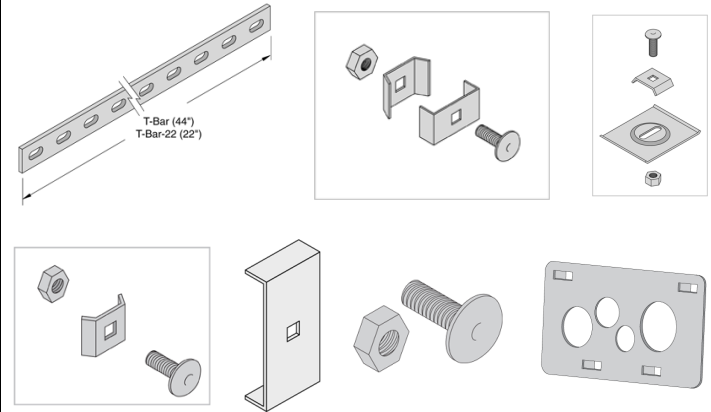

Ladder Accessories	
Part #	Type
9131A	Ladder Hold Down Clamp
CBJ-C-HDW	Bonding Jumper (Pair w/ Hardware)
48-02CH	Horizontal Adjustable Connector (Pair)
48-02CV	Vertical Adjustable Connector (Pair)

Items Listed are Stocked Locally  
**Minimum Order \$100**  
**Freight Allowed \$7,500**

## Electro-Galvanized Steel Wire Basket

Wire Basket Straight Sections					
Part #	Length	Width	Load Depth	Rung Spacing	Load Rating*
CAT2-04SL-120	10'	4"	2"	2" x 4" Grid	*42lbs
CAT4-08SL-120	10'	8"	4"	2" x 4" Grid	*75lbs
CAT4-12SL-120	10'	12"	4"	2" x 4" Grid	*127lbs
*Load Rating per 1' Supported Every 6'					

Wire Basket Hangers	
Part #	Type
CAT-1X6-HC	Center Hung for 4" and 6" Wide Basket Tray
CAT-2X8-HC	Center Hung for 8" and 12" Wide Basket Tray
CAT-MSB-120	Trapeze (Comes in 10' Length to be Cut)

Wire Basket Dividers			
Part #	Type	Length	Depth
CAT2-01SB-120	Tray Divider for 2" Depth	10'	2"
CAT4-01SB-120	Tray Divider for 4" Depth	10'	4"

Wire Basket Accessories	
Part #	Type
T-BAR	Bend and Intersection Bars for Basket Tray Fittings
CH1	Connector Kit for Basket Tray Fittings (Sold in Bags of 10)
CH2	Connector Kit for Basket Tray Fittings (Sold in Bags of 10)
CH3	Connector Kit for Basket Tray Fittings (Sold in Bags of 10)
CAT-GC	Grounding Clip (Sold in Bags of 10)
EG-CBN	Grounding Nut & Bolt Used with CAT-GC (Sold in Bags of 10)
CAT-EMT-.5-1.25	EMT to Basket Clip (Works on .5" to 1.25" EMT)