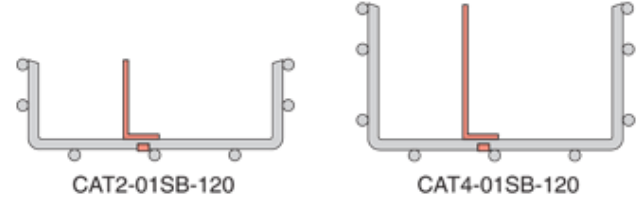

## Electro-Galvanized Steel Wire Basket

Wire Basket Straight Sections					
Part #	Length	Width	Load Depth	Rung Spacing	Load Rating*
CAT2-04SL-120	10'	4"	2"	2" x 4" Grid	*42lbs
CAT4-08SL-120	10'	8"	4"	2" x 4" Grid	*75lbs
CAT4-12SL-120	10'	12"	4"	2" x 4" Grid	*127lbs
*Load Rating per 1' Supported Every 6'					

Wire Basket Hangers	
Part #	Type
CAT-1X6-HC	Center Hung for 4" and 6" Wide Basket Tray
CAT-2X8-HC	Center Hung for 8" and 12" Wide Basket Tray
CAT-MSB-120	Trapeze (Comes in 10' Length to be Cut)

Wire Basket Dividers			
Part #	Type	Length	Depth
CAT2-01SB-120	Tray Divider for 2" Depth	10'	2"
CAT4-01SB-120	Tray Divider for 4" Depth	10'	4"