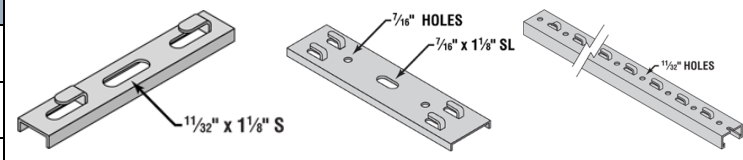

Ladder Accessories	
Part #	Type
9131A	Ladder Hold Down Clamp
CBJ-C-HDW	Bonding Jumper (Pair w/ Hardware)
48-02CH	Horizontal Adjustable Connector (Pair)
48-02CV	Vertical Adjustable Connector (Pair)

Items Listed are Stocked Locally  
**Minimum Order \$100**  
**Freight Allowed \$7,500**

# Cope Cable Tray Local Stock List

7500 Intervale Avenue Detroit, MI 48238

Contact Christy Cafarelli for Pricing and Product Questions: Christy@ycesales.com or (313) 491-6500

## Electro-Galvanized Steel Wire Basket

Wire Basket Straight Sections					
Part #	Length	Width	Load Depth	Rung Spacing	Load Rating*
CAT2-04SL-120	10'	4"	2"	2" x 4" Grid	*42lbs
CAT4-08SL-120	10'	8"	4"	2" x 4" Grid	*75lbs
CAT4-12SL-120	10'	12"	4"	2" x 4" Grid	*127lbs
*Load Rating per 1' Supported Every 6'					

Wire Basket Hangers	
Part #	Type
CAT-1X6-HC	Center Hung for 4" and 6" Wide Basket Tray
CAT-2X8-HC	Center Hung for 8" and 12" Wide Basket Tray
CAT-MSB-120	Trapeze (Comes in 10' Length to be Cut)

Wire Basket Dividers			
Part #	Type	Length	Depth
CAT2-01SB-120	Tray Divider for 2" Depth	10'	2"
CAT4-01SB-120	Tray Divider for 4" Depth	10'	4"