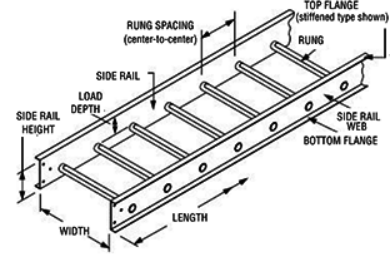

## Aluminum Ladder Tray

Ladder Straight Sections					
Part #	Length	Width	Load Depth	Run Spacing	Load Rating*
1B48-12SL-12-09	12'	12"	4"	9"	*324lbs
1B48-18SL-12-09	12'	18"	4"	9"	*324lbs
1B48-24SL-12-09	12'	24"	4"	9"	*324lbs

\*Load Rating per 1' Supported Every 6'

Ladder Fittings				
Part #	Type	Width	Load Depth	Radius
248-129F-12	Horizontal 90°	12"	4"	12"
248-129I-12	Inside Vertical 90°	12"	4"	12"
248-129O-12	Outside Vertical 90°	12"	4"	12"
248-12FC-12	Horizontal Cross	12"	4"	12"
248-12FT-12	Horizontal Tee	12"	4"	12"
248-189F-12	Horizontal 90°	18"	4"	12"
248-189I-12	Inside Vertical 90°	18"	4"	12"
248-189O-12	Outside Vertical 90°	18"	4"	12"
248-18FC-12	Horizontal Cross	18"	4"	12"
248-18FT-12	Horizontal Tee	18"	4"	12"
248-249F-12	Horizontal 90°	24"	4"	12"
248-249I-12	Inside Vertical 90°	24"	4"	12"
248-249O-12	Outside Vertical 90°	24"	4"	12"
248-24FC-12	Horizontal Cross	24"	4"	12"
248-24FT-12	Horizontal Tee	24"	4"	12"