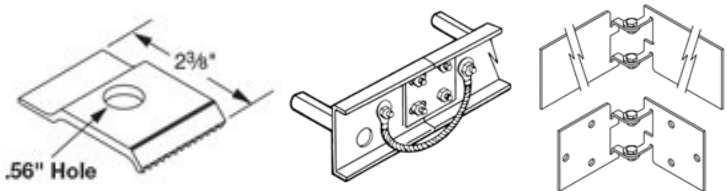

Ladder Accessories	
Part #	Type
9131A	Ladder Hold Down Clamp
CBJ-C-HDW	Bonding Jumper (Pair w/ Hardware)
48-02CH	Horizontal Adjustable Connector (Pair)
48-02CV	Vertical Adjustable Connector (Pair)